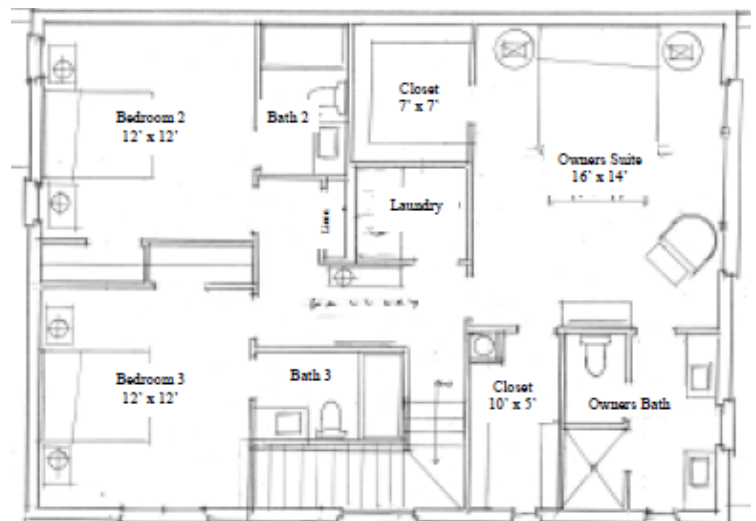

TYNECASTLE

— SOUTHPARK —

Dorsett Cottage
3 Bedrooms, 3 ½ Baths
2217 Heated Square Feet

Lot 4

G R E G P E R R Y
D E S I G N

601 S. CEDAR STREET, #205D CHARLOTTE, NC 28202
704.363.1483 WWW.GREGPERRYDESIGN.COM

Main Floor

Second Floor

West Elevation

East (Rear) Elevation
Courtyard Wall not shown