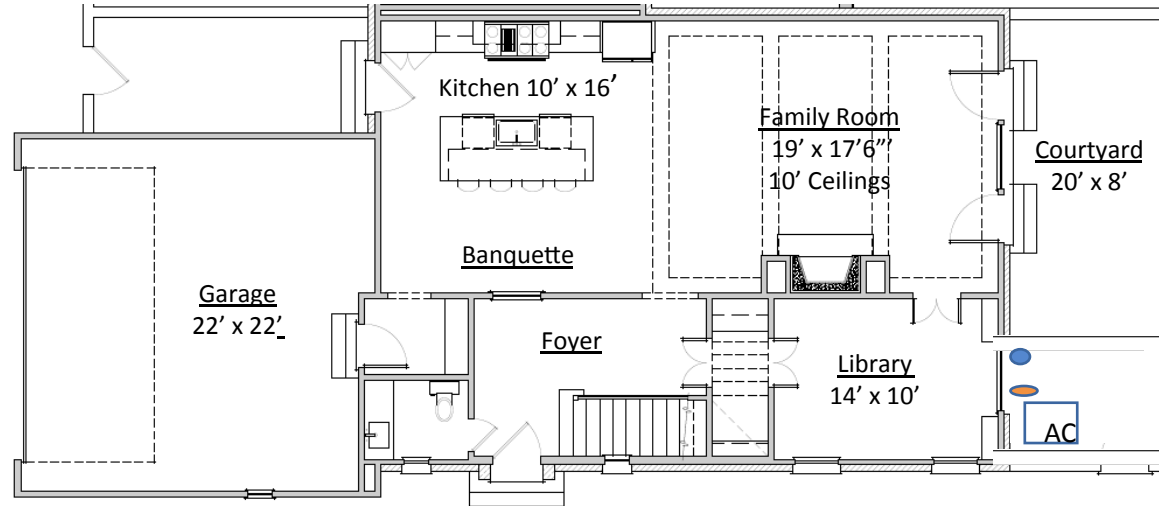

TYNECASTLE

— SOUTHPARK —

Dorsett Cottage
3 Bedrooms, 3 ½ Baths
2217 Heated Square Feet

Lot 4

G R E G P E R R Y
D E S I G N

601 S. CEDAR STREET, #205D CHARLOTTE, NC 28202
704.363.1483 WWW.GREGPERRYDESIGN.COM

Main Floor

Second Floor

West Elevation

East (Rear) Elevation
Courtyard Wall not shown