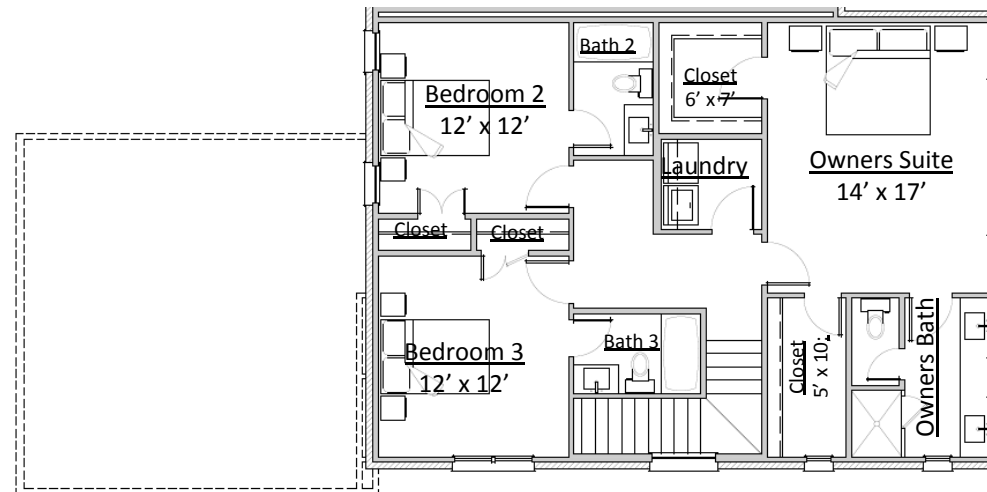

TYNECASTLE

— SOUTHPARK —

Dorsett Cottage
3 Bedrooms, 3 ½ Baths
2217 Heated Square Feet

Lot 4

G R E G P E R R Y
D E S I G N

601 S. CEDAR STREET, #205D CHARLOTTE, NC 28202
704.363.1483 WWW.GREGPERRYDESIGN.COM

Main Floor

Second Floor

West Elevation

East (Rear) Elevation
Courtyard Wall not shown